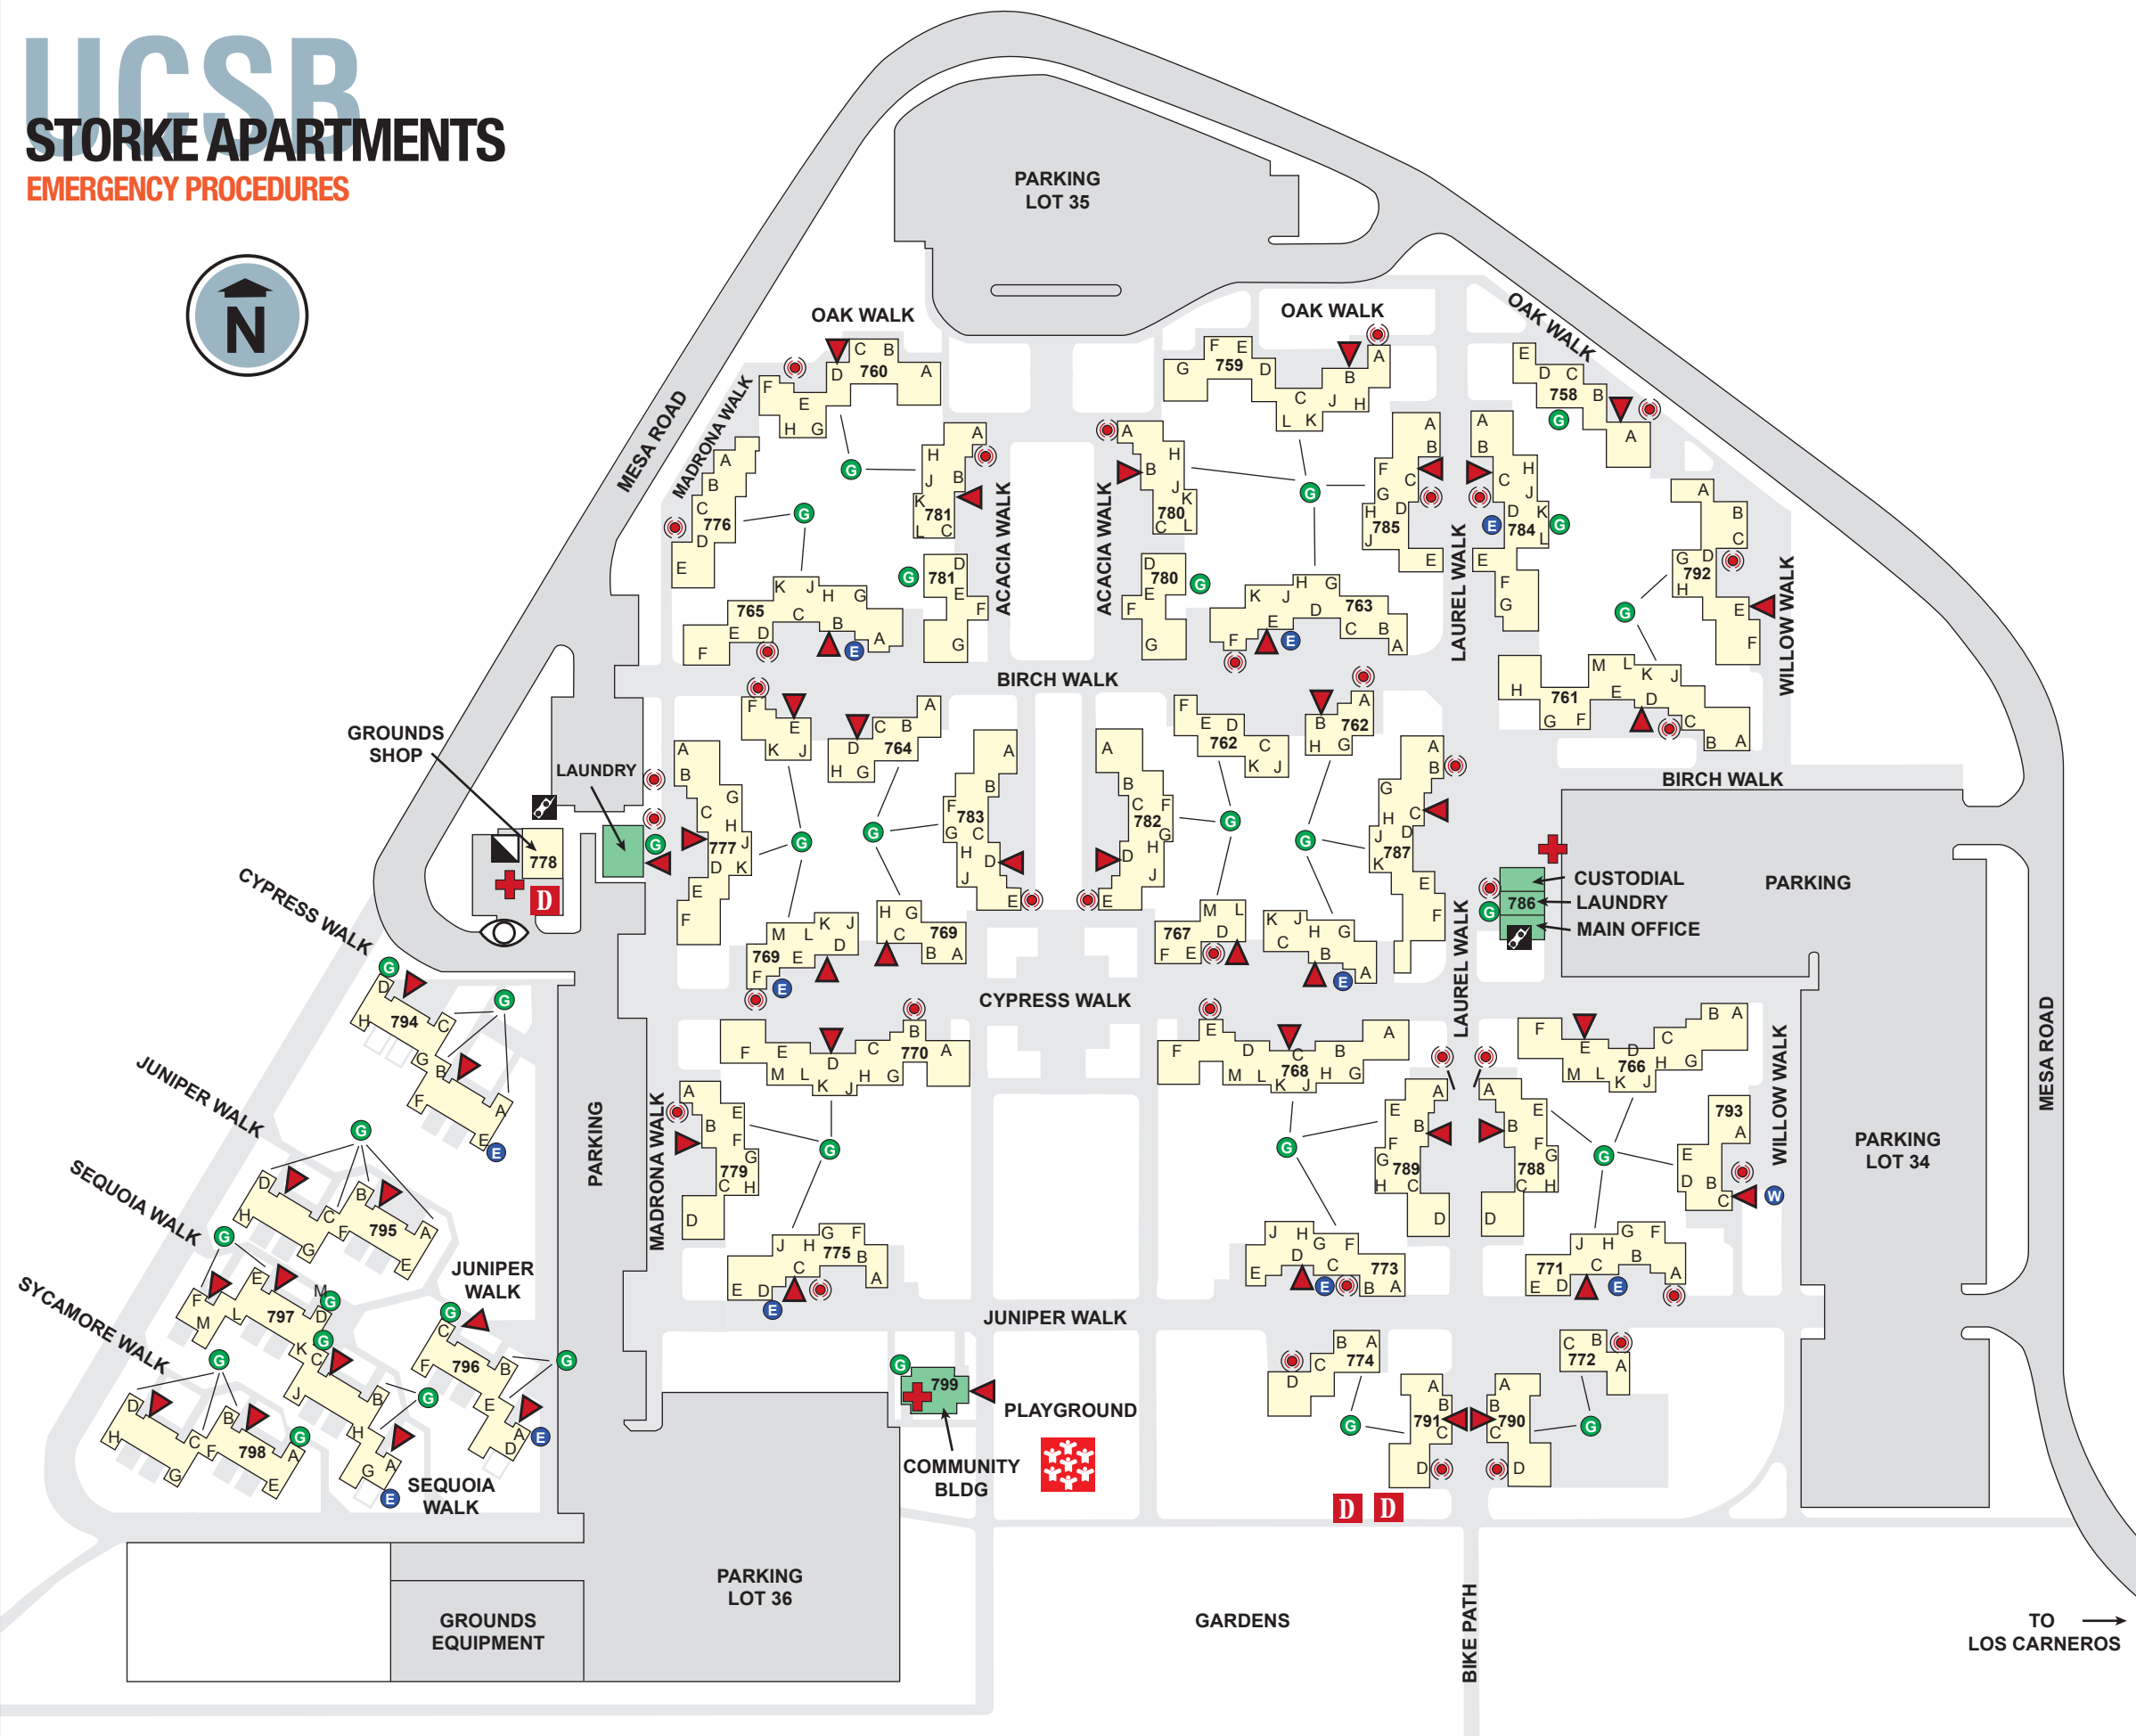

# UCSB

## STORKE APARTMENTS

EMERGENCY PROCEDURES

## LEGEND

	EVACUATION SITE
	DISASTER KIT
	WATER SHUT-OFF
	GAS SHUT-OFF
	ELECTRICAL SHUT-OFF
	EYE WASH STATION
	EMERGENCY RADIO
	FIRST AID KIT
	EMERG. INFO. DEVICE
	FIRE EXTINGUISHER
	FIRE PULL STATION
	SAFETY CORNER
	COMMUNITY ROOMS