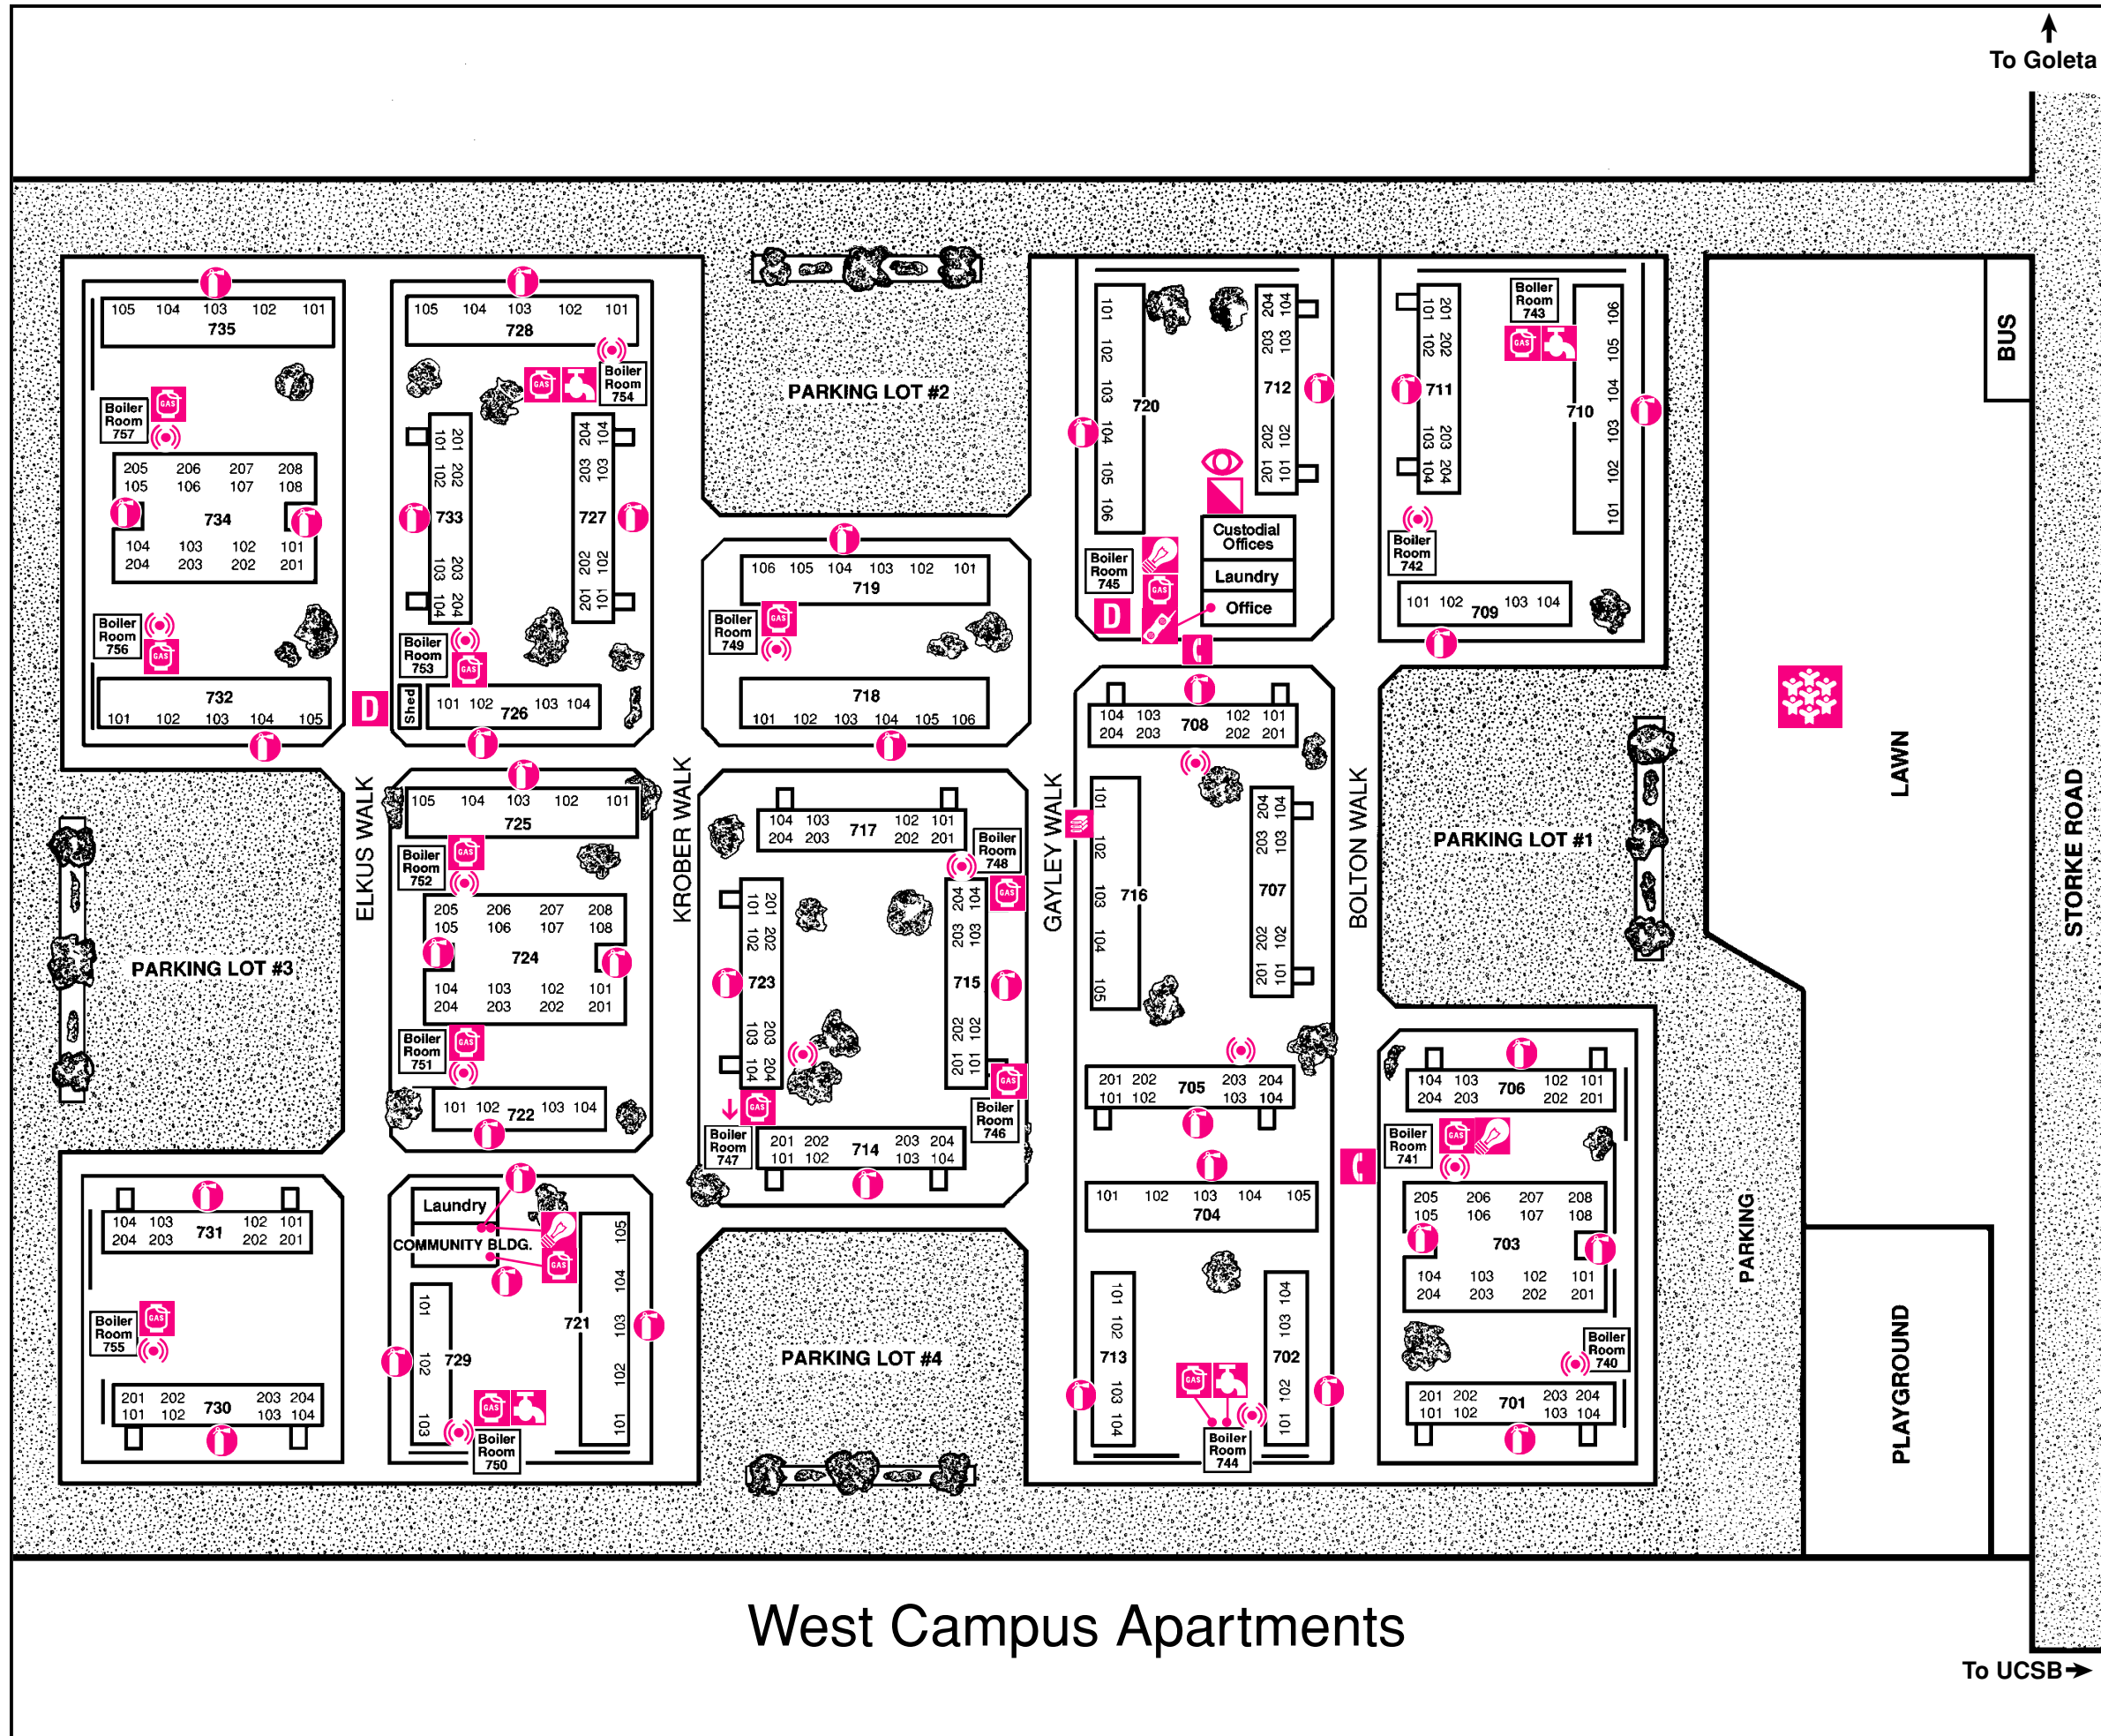

# West Campus Apartments

## Emergency Information Legend

-  Evacuation Site
-  Disaster Kit Location
-  Gas Shut-Off Location  
(do not shut off unless you smell gas)
-  Water Shut-Off Location  
(three valves)
-  Electrical Shut-Off
-  Safety Corner
-  Emergency Radio
-  Eye Wash Station
-  Fire Alarm Pull-Box
-  Fire Extinguisher  
(both upstairs and downstairs)
-  Pay Phone

# West Campus Apartments

To UCSB →

Housing & Residential Services  
University of California, Santa Barbara

Design: Flannery Designs&Graphics