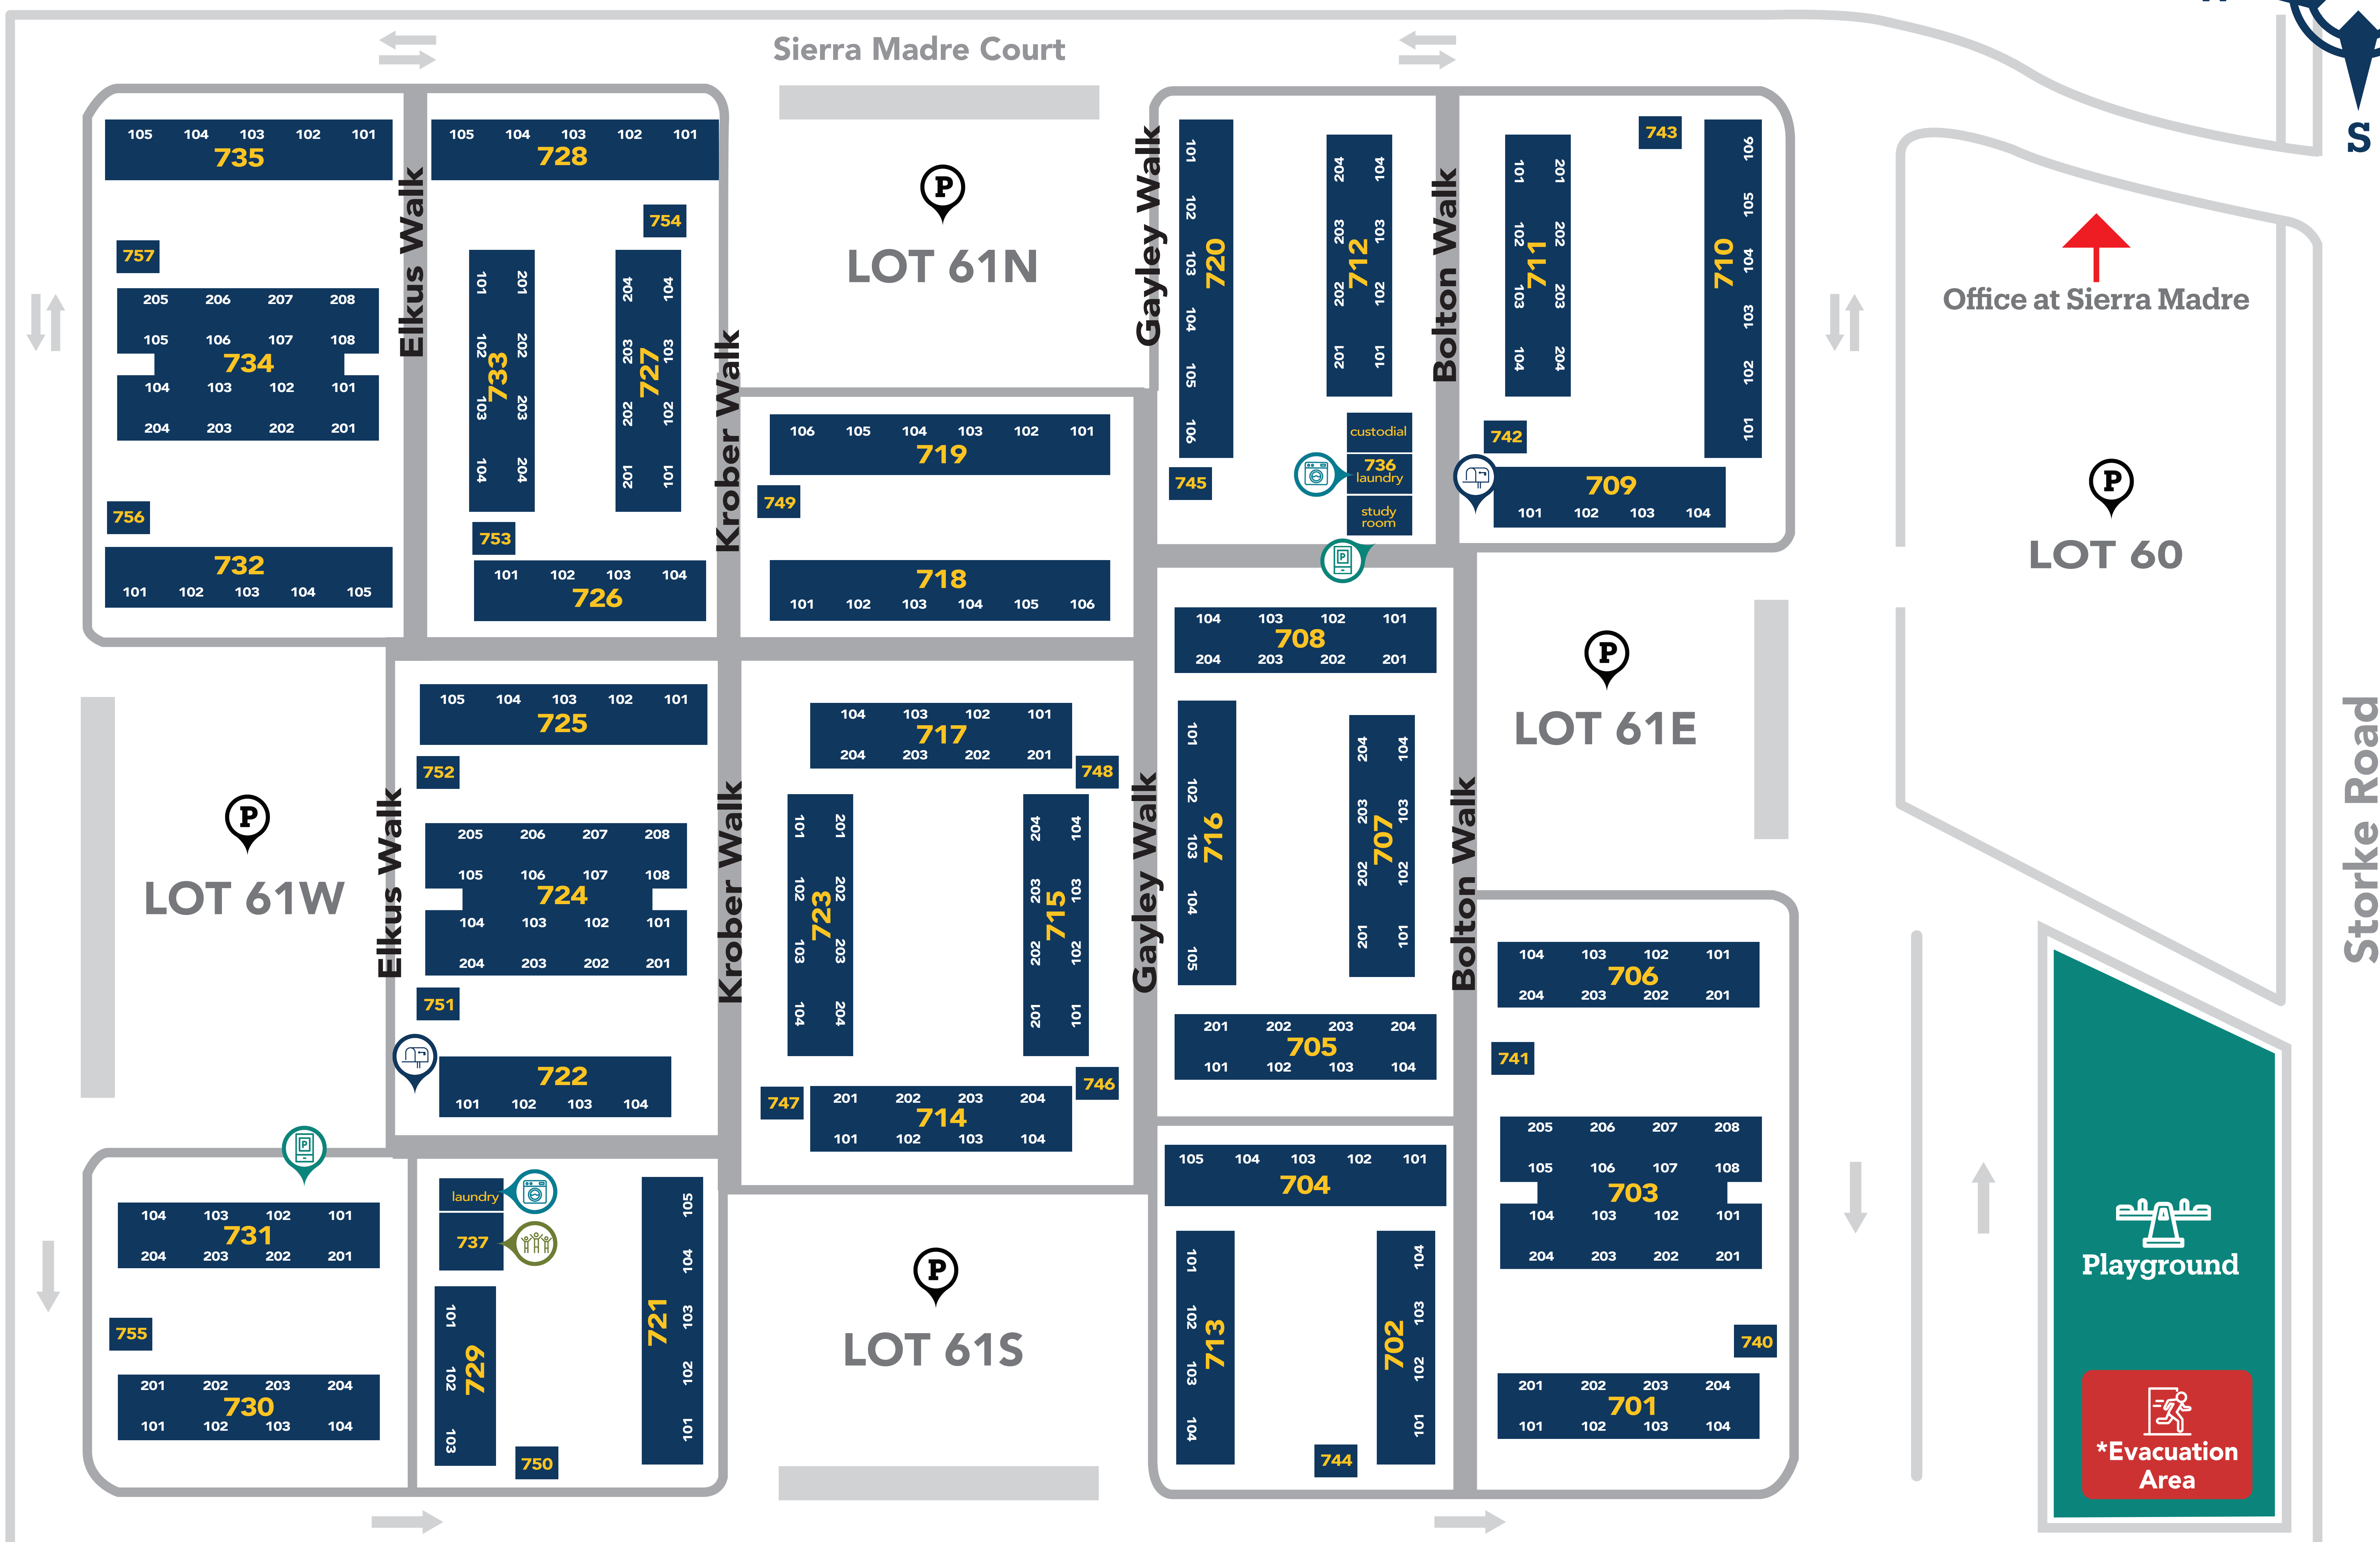

UCSB West Campus

All visitors are required to have a visitors pass. Visitor parking passes are only valid in spaces marked with a 'V'.

Legend

- Buildings
- Compost
- Community Center
- Evacuation Area
- Green Space
- Green Waste
- Mailbox
- Parking
- Parking Machine
- Playground
- Street Names
- Swap Shop
- Laundry Room
- Large Trash Item

Community Gardens

- Compost
- Large Item Trash
- Green Waste
- Swap Shop